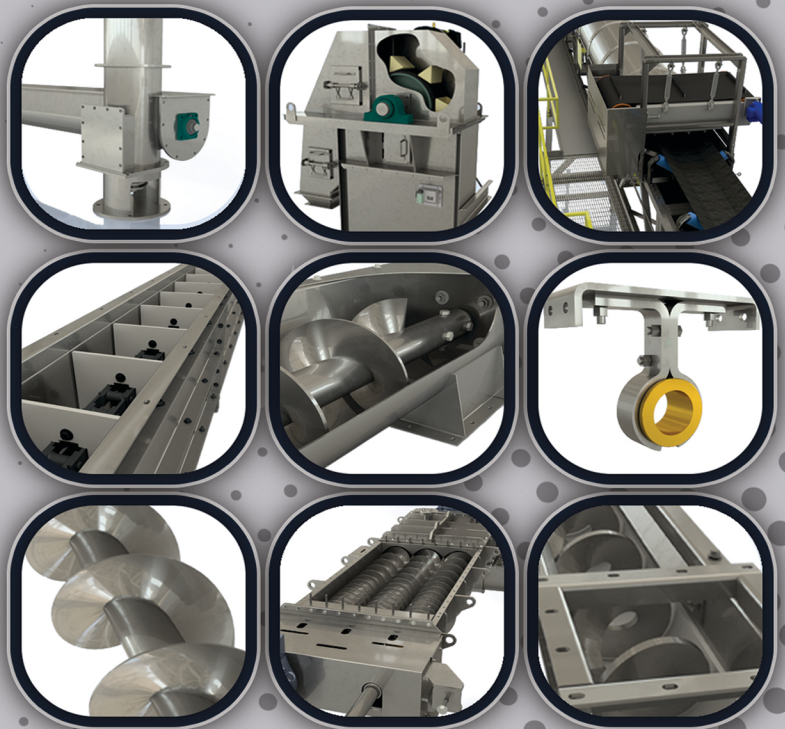

CONVEYORS, INC.

CONTACT US (817)-473-4645.
620 S 4TH AVE, MANSFIELD, TX 76063